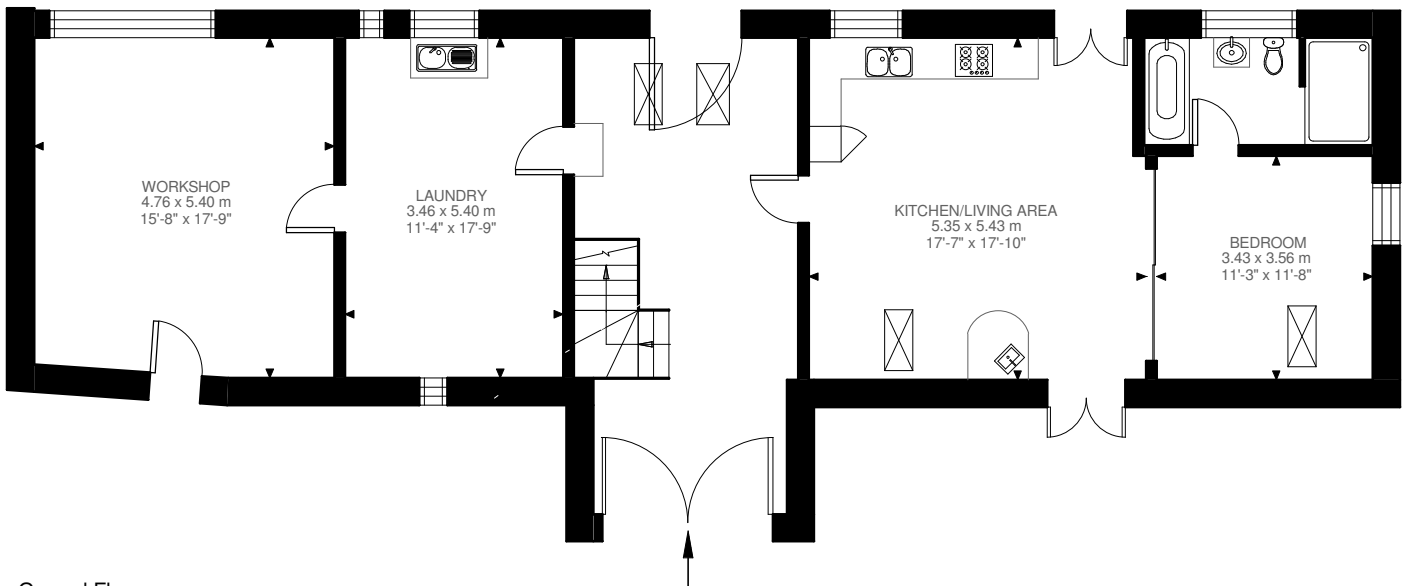

FIRST FLOOR THE HAYLOFT
528 ft²

BARN
601 ft²

Ground Floor
1325 ft²

Martinstown, DT2
Approximate Gross Internal Area
228.03 SQ.M / 2455 SQ.FT