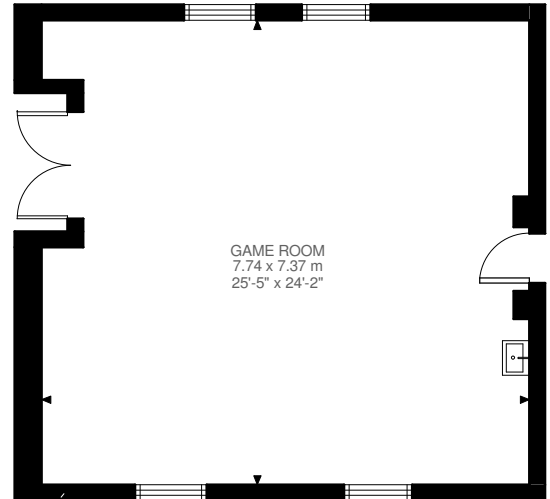

FIRST FLOOR THE HAYLOFT
528 ft²

BARN
601 ft²

Ground Floor
1325 ft²

Martinstown, DT2
Approximate Gross Internal Area
228.03 SQ.M / 2455 SQ.FT